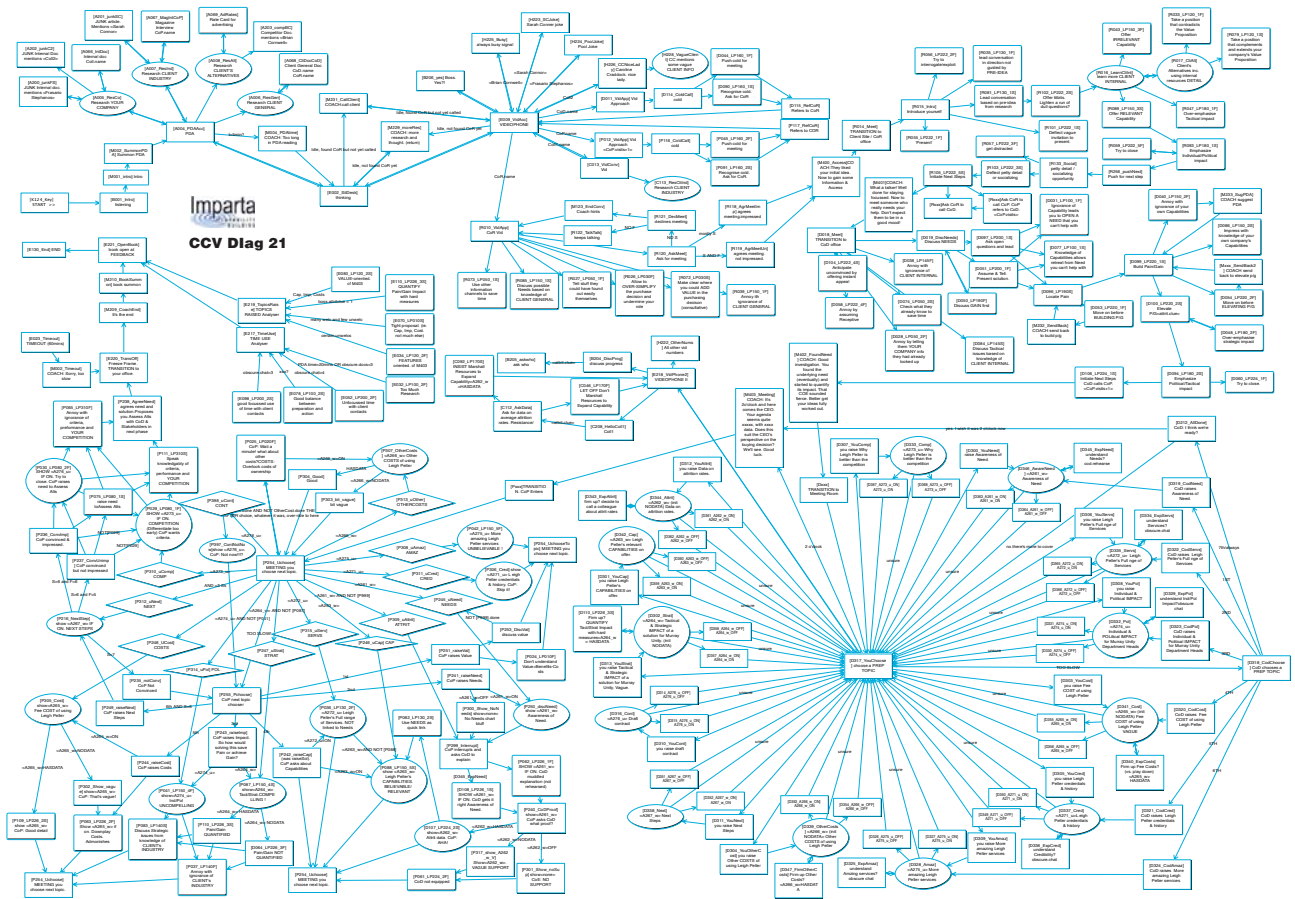

**Imparta**  
CCV Diag 21

**Suite of flowchart symbols**

- Start/End TCA
- Media video sequence MPEG
- Audio File AIF
- Text as open questions (in web for open questions)
- Job asset with test (in interactive)
- GSQR (TCA)
- Time triggered asset
- Player must proceed, cannot return
- Business Operator
- Text (in text from the notebook)
- ACT/TA